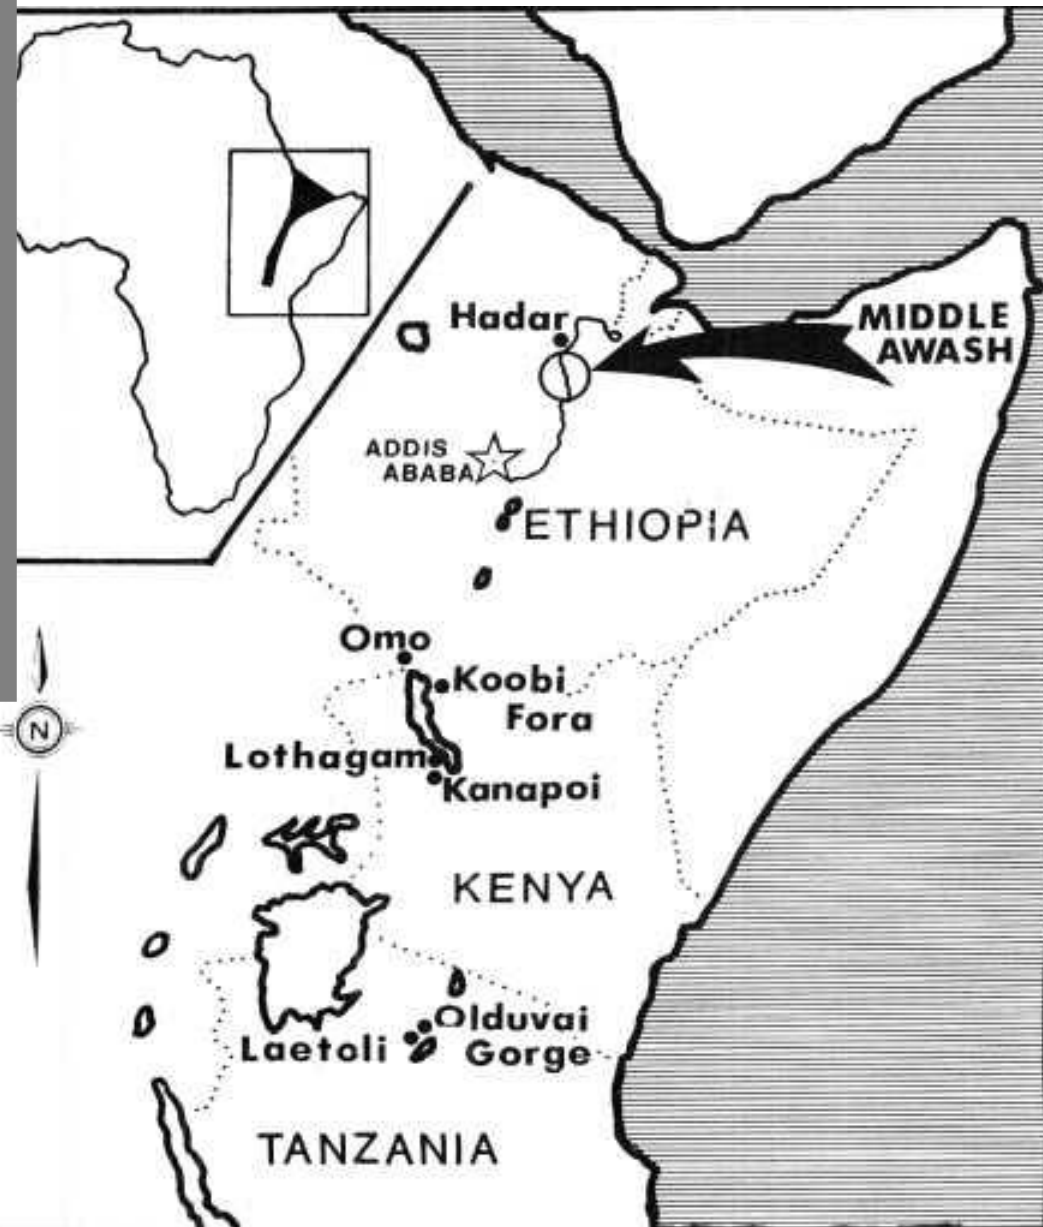

**“Out of Africa  
Hypothesis”  
*Australopethicus*  
(3.2 million yrs.  
Ago) and *Homo  
sapiens* (130,000  
yrs. ago)**

An *Australopithecine afarensis* couple go for a walk

# Human Evolutionary Tree

# Neolithic Humans: The Agricultural Revolution (~10,000-3000 BCE)

- <http://video.google.com/videoplay?docid=-6521232543880824945&q=flintstones>

**Locations of the earliest agricultural civilizations  
10,000 to 3000 BCE**

## World distribution of large-seeded grass species

**West Asia, Europe, North Africa: 33**

**Mediterranean zone: 32**

**East Asia: 6**

**Sub-Saharan Africa: 4**

**Americas: 11**

**North America: 4**

**Mesoamerica: 5**