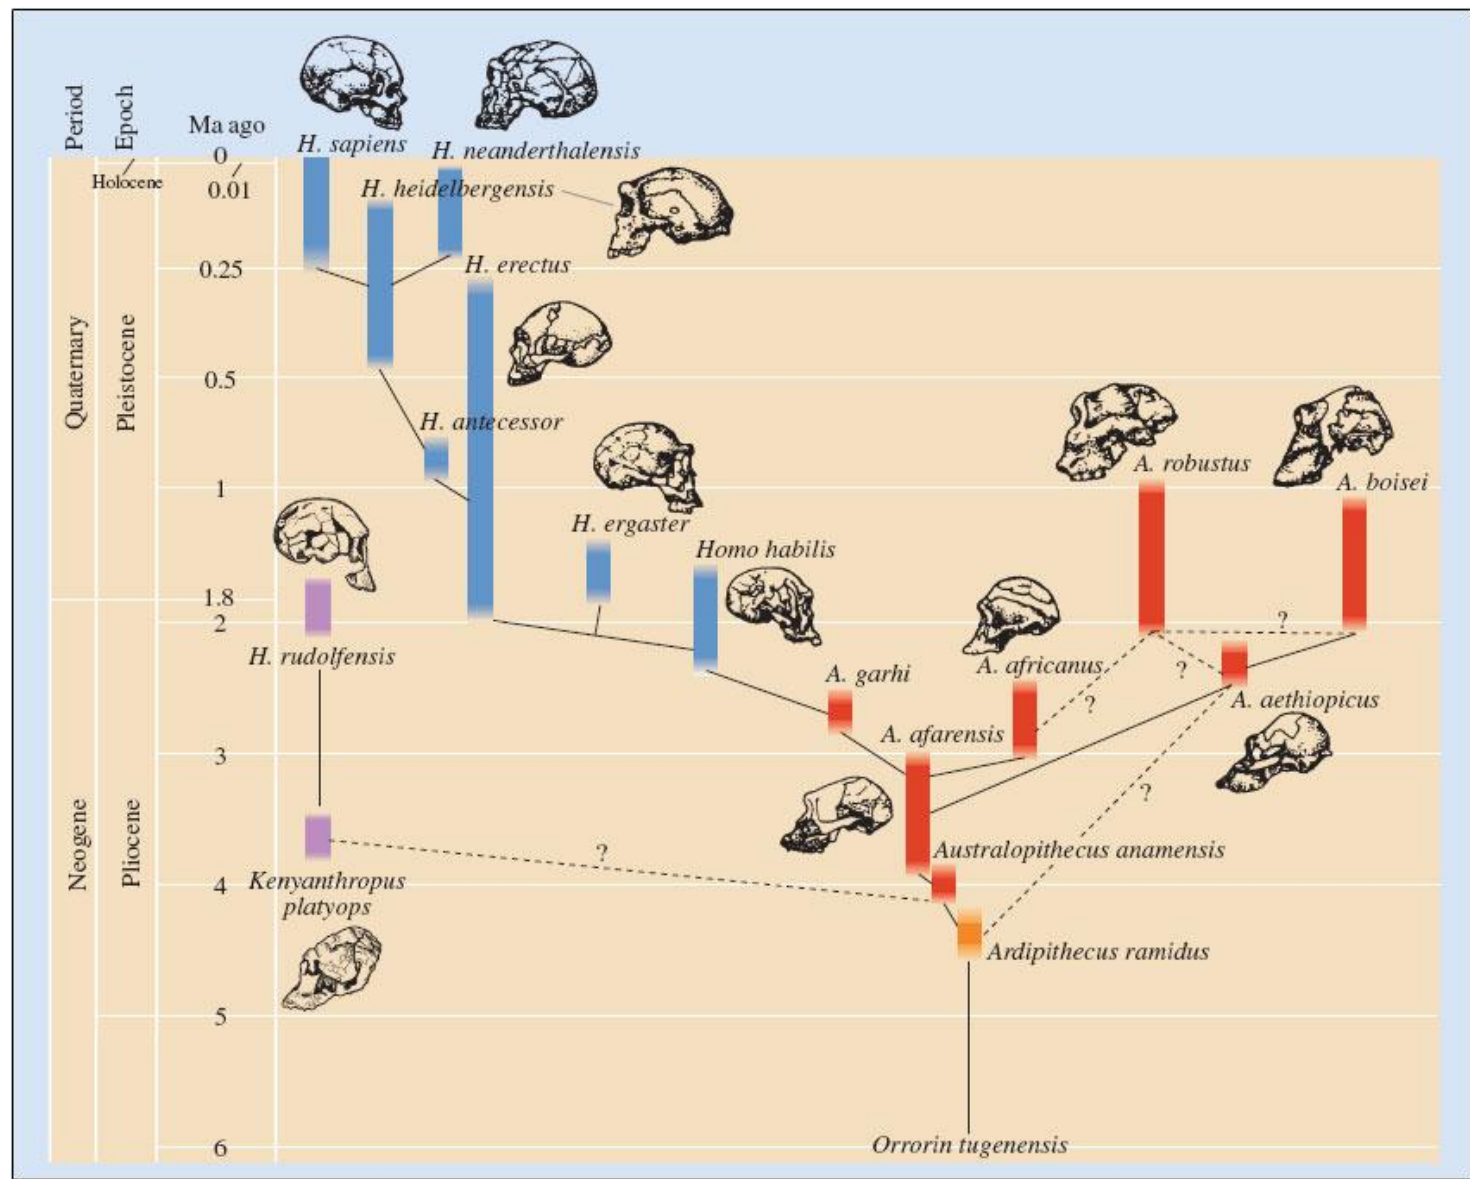

**“Out of Africa  
Hypothesis”  
*Australopethicus*  
(3.2 million yrs.  
Ago) and *Homo  
sapiens* (130,000  
yrs. ago)**

An *Australopithecine afarensis* couple go for a walk

# Human Evolutionary Tree

# Neolithic Humans: The Agricultural Revolution (~10,000-3000 BCE)

- <http://video.google.com/videoplay?docid=-6521232543880824945&q=flintstones>

**Locations of the earliest agricultural civilizations  
10,000 to 3000 BCE**